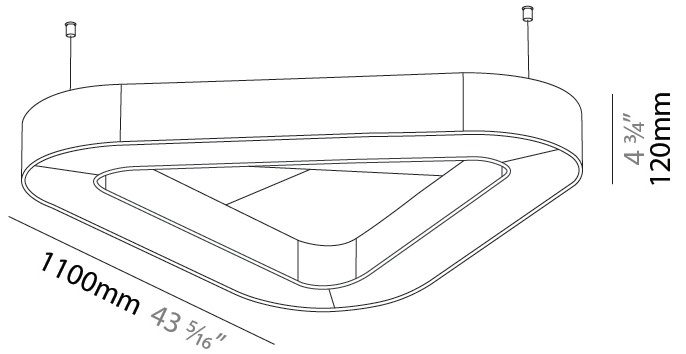

GENERAL

Series: Victory Acoustic
Brand: Prolicht
Division: Architectural
Mounting Type: Suspension
Mounting Location: Ceiling
Subcategory: Acoustic

PHYSICAL

Shape: Round
Length (mm): 1100
Length (in): 43 ⁵/₁₆
Width (mm): 1012
Width (in): 39 ¹³/₁₆
Height (mm): 120
Height (in): 4 ³/₄
Light Distribution: Direct
Diffuser: PMMA - Opal / Micro-Prism
Fixture Finish: SSR / BKV / CWI / CRY / HAB / UFT / ITA / RUA / FTG / MYG / LOD / PUS / FRO / FUP / KIA / POP / BLS / SPG / MEY / GOH / GUM / CHC / COM / ABZ / JAG / OBR / MOS / ROR
Accent Finish: ANC / ASH / BNA / BTC / BZE / CEL / EGG / EVG / FOG / FOS / FST / FUA / IRI / IRO / KHA / LIC / LIM / MER / MSN / MUS / ONX / PEA / PLU / POL / PPY / RAY / ROY / RST / STE / SWD / TAN / TAU
Fixture Material: Aluminum
Cable Details: 2 000mm / 78 3/4" or 6 000mm / 236 1/4" Transparent Cable

ELECTRICAL

Lamp Type: LED (Zhaga Standard)
Input Wattage (W): 44.1
Total Output Wattage (W): 40
Dimming: Non-Dimmable
Driver Included: Yes
Driver Location: Integrated
Driver Type: Constant Current - Universal
Driver Class: Class 2
Input Voltage (V): 120 - 277

LED

Color Temperature (°K): 2700 / 3000 / 3500 / 4000
Max. Delivered Lumen (lm): 3734 / 3865 / 4538 / 3929
Nominal Lumen (lm): 5745 / 5946 / 6982 / 6045
CRI: >90 CRI
Lamp Life (hrs): 50000

OPTICAL

RATINGS AND CERTIFICATIONS

Certified By: CSA Certified to UL and CSA Standards
IP rating: IP20